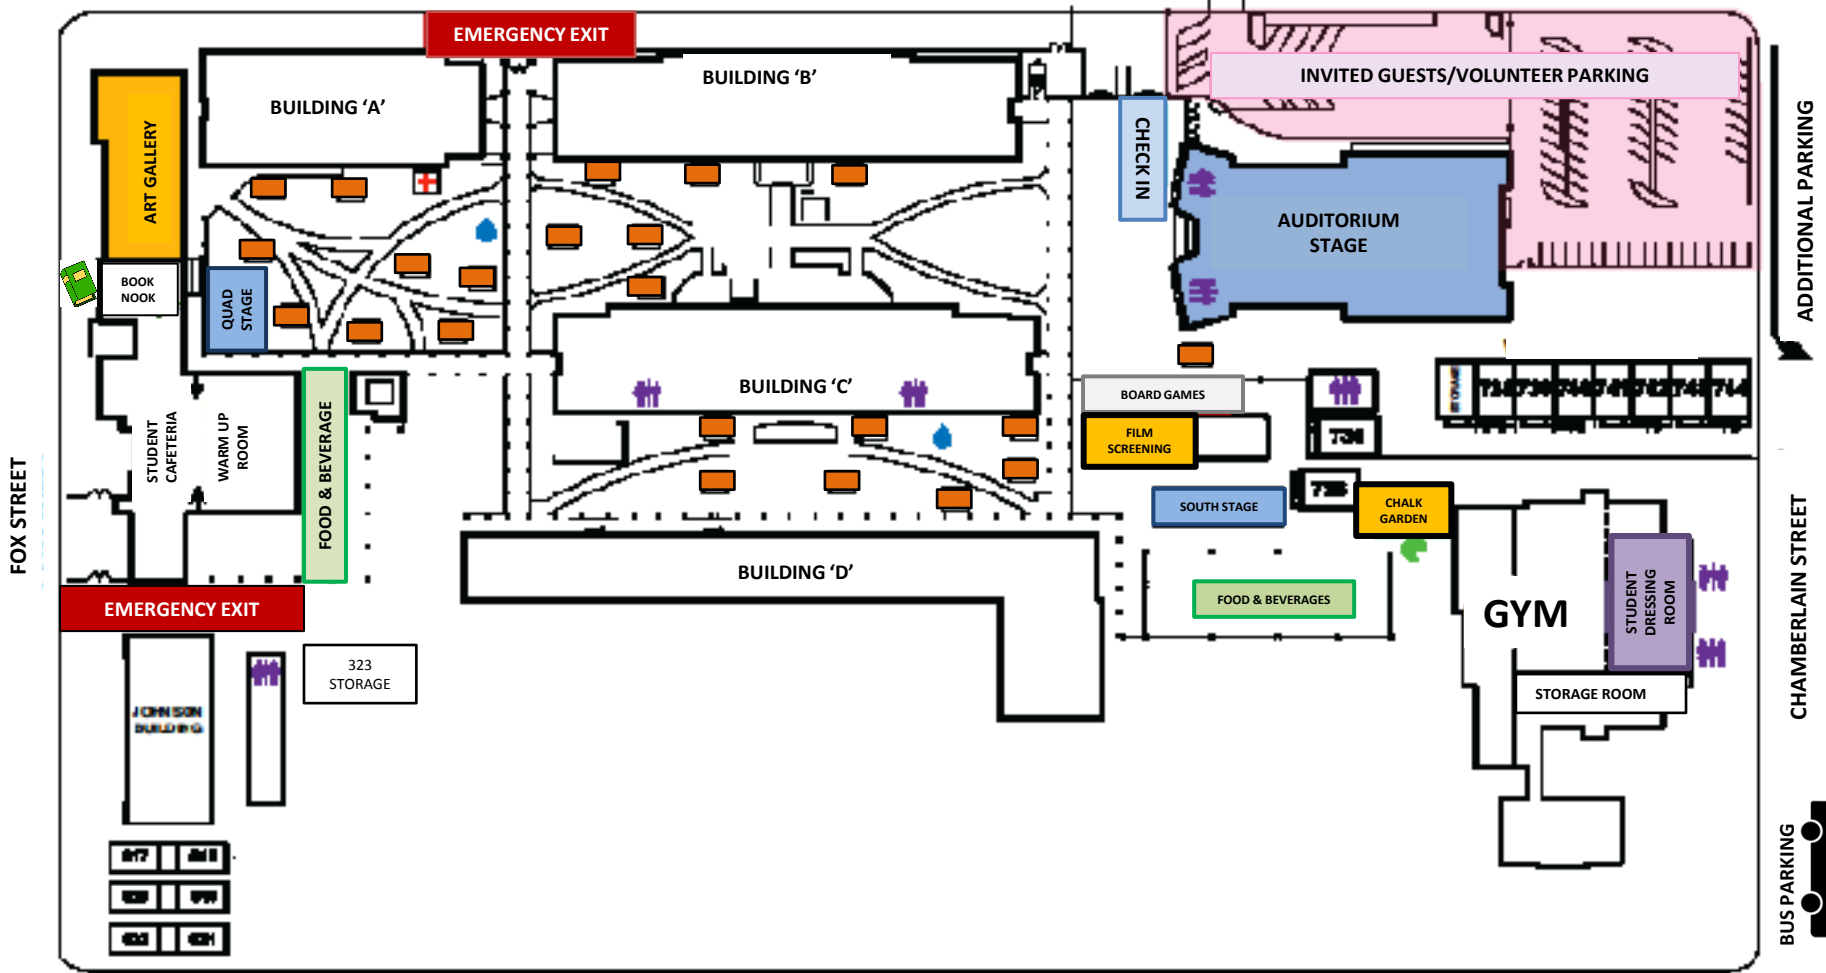

# LOCAL DISTRICT NORTHEAST ARTS & LITERATURE FESTIVAL

SAN FERNANDO ELEMENARY SCHOOL  
O'MELVENY ELEMENTARY SCHOOL  
ADDITIONAL PARKING

SHUTTLE  
DROP OFF

O'MELVENY AVENUE

ENTRANCE

FOX STREET

ADDITIONAL PARKING

CHAMBERLAIN STREET

BUS PARKING

- Restrooms
- First Aid
- Chalk Garden
- Water Station
- Workshop Booths

LAUREL CANYON BOULEVARD

**SAN FERNANDO HIGH SCHOOL**  
11133 O'MELVENY AVENUE, SAN FERNANDO CA 91340

- Volunteer Parking
- Entrance/Check-In
- Emergency Exit
- Food & Beverage